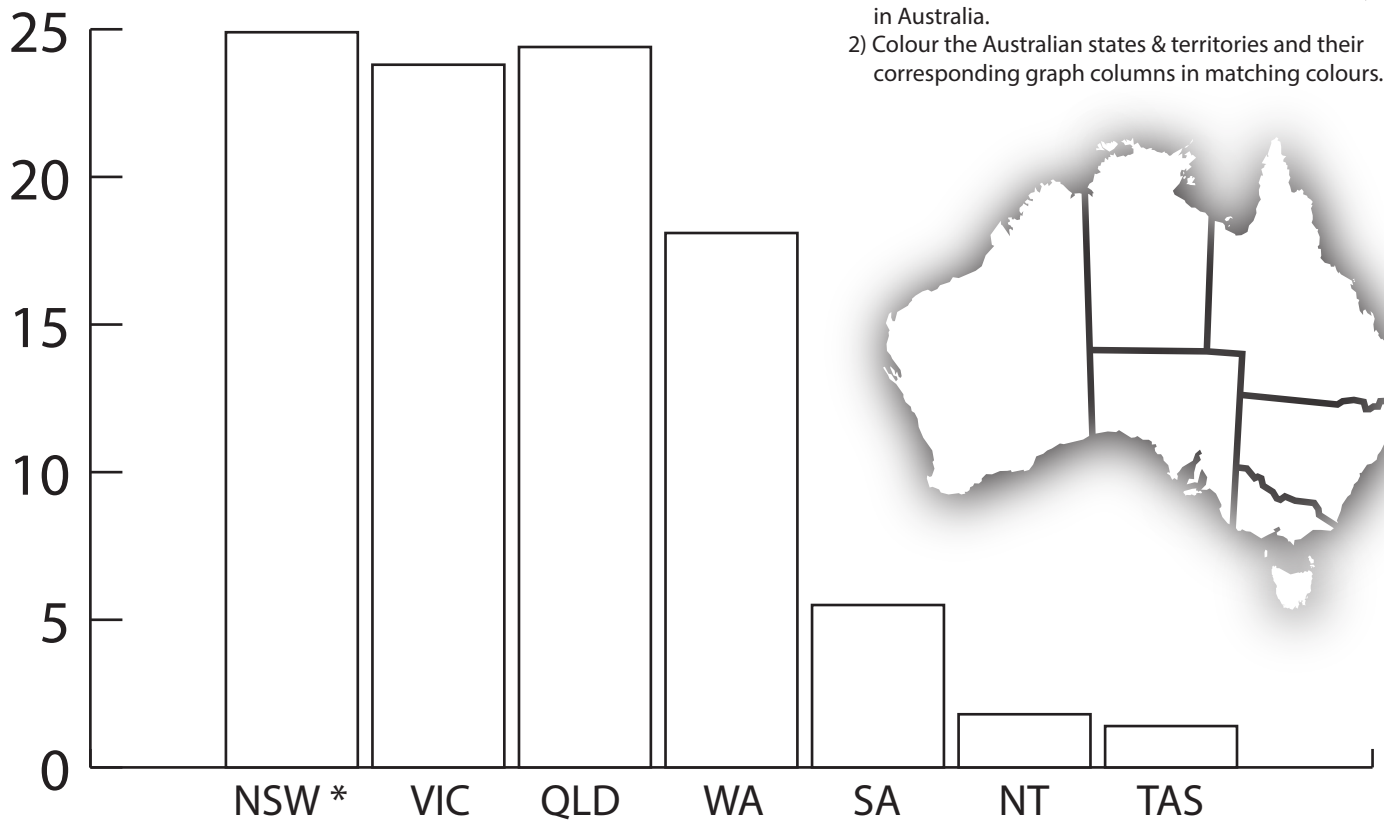

## Percentage Of Australian Fossil Fuel Consumption By State

- 1) Investigate the population of each state & territory in Australia.
- 2) Colour the Australian states & territories and their corresponding graph columns in matching colours.

(\* includes Australian Capital Territory)

### Interpreting Graphs:

Which is the smallest Australian state by land mass? \_\_\_\_\_

Which Australian state has the lowest fossil fuel consumption? \_\_\_\_\_

Which is the largest Australian state by land mass? \_\_\_\_\_

Which Australian state has the highest fossil fuel consumption? \_\_\_\_\_

Why do some of the smaller Australian states, like Victoria and New South Wales, use more fossil fuels than larger states, like Western Australia?