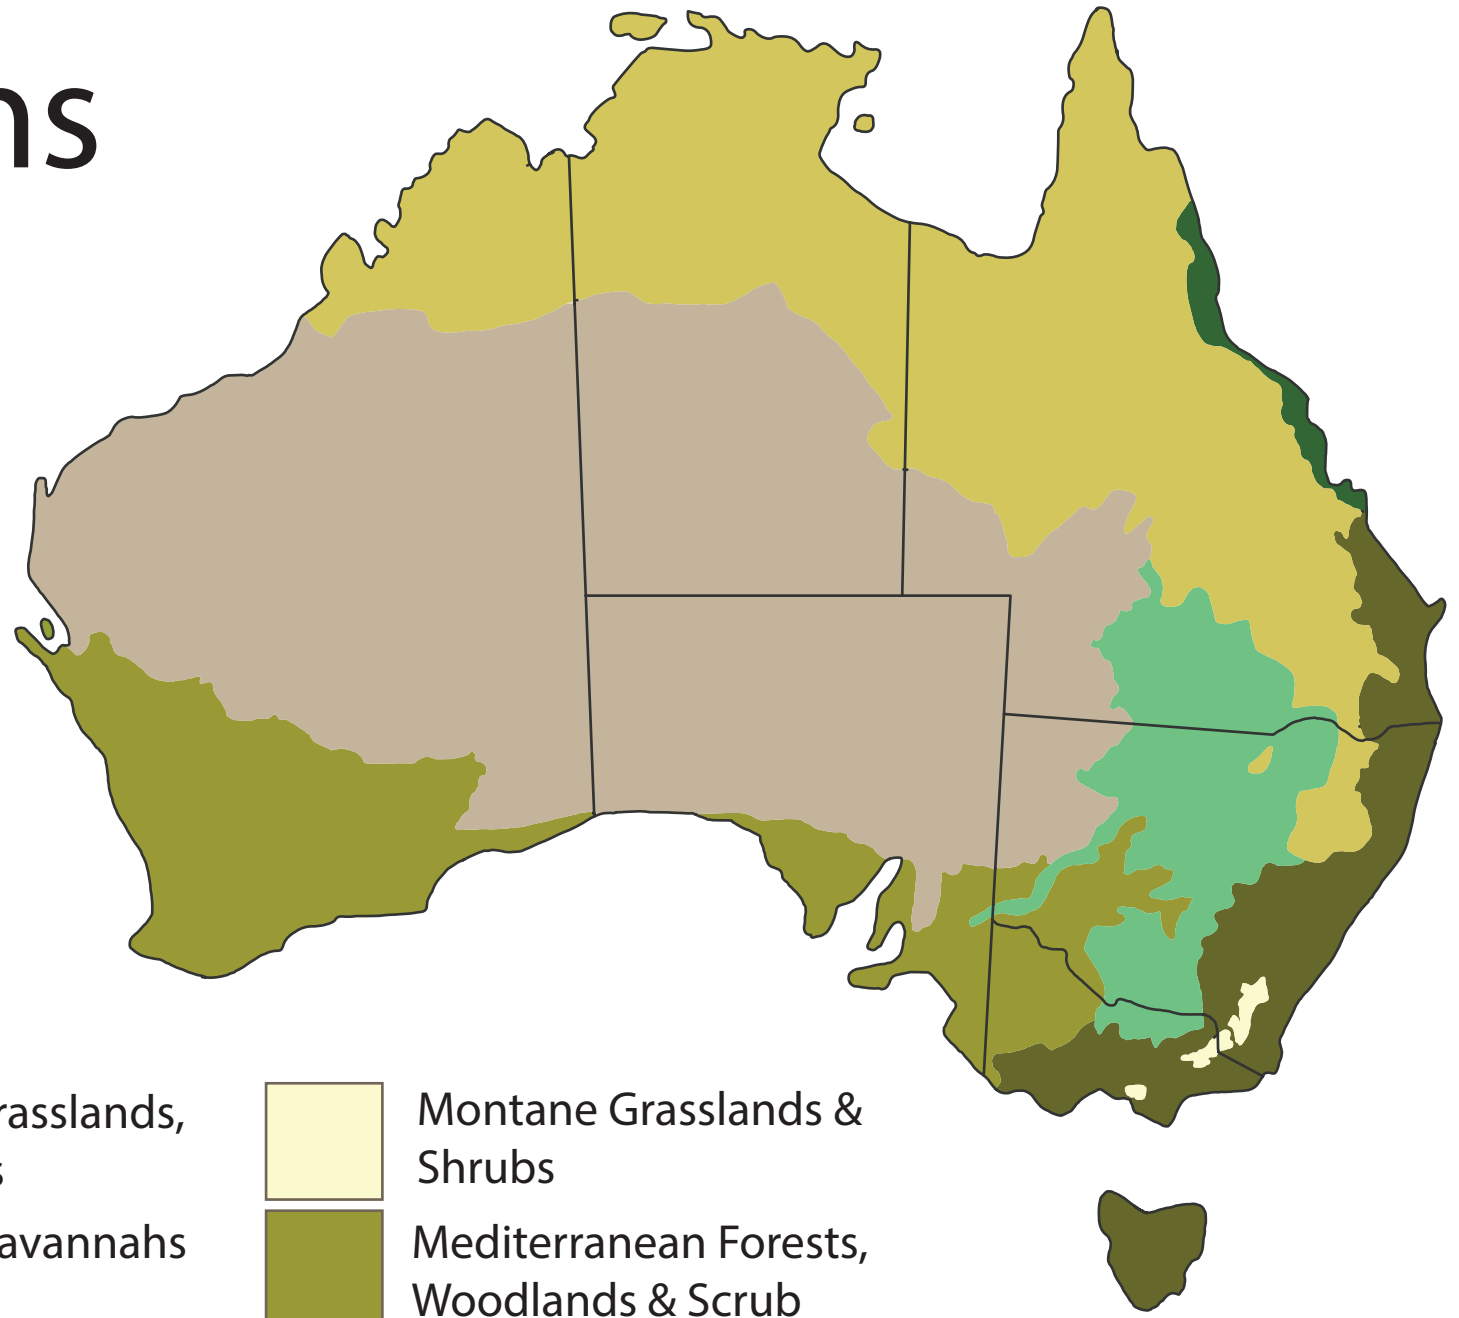

Ecoregions of

AUSTRALIA

Ecoregions of Australia

 Tropical & Subtropical
Moist Broadleaf Forests

 Tropical & Subtropical Grasslands,
Savannahs & Shrublands

 Temperate Grasslands, Savannahs
& Shrublands

 Temperate Broadleaf &
Mixed Forests

 Montane Grasslands &
Shrubs

 Mediterranean Forests,
Woodlands & Scrub

 Deserts and Dry Shrublands

Tropical & Subtropical Moist Broadleaf Forests

Tropical & Subtropical Grasslands, Savannahs & Shrublands

Temperate Grasslands, Savannas & Shrublands

Temperate Broadleaf & Mixed Forests

Montane Grasslands & Shrubs

Mediterranean Forests, Woodlands & Scrub

Deserts and Dry Shrublands